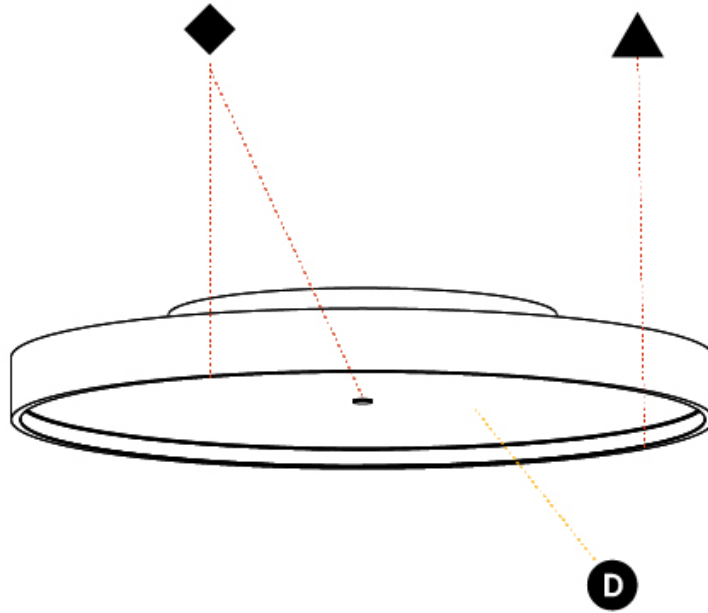

SIGN DIVA KORONA SURFACE

A3D102-

PROJECT _____

TYPE _____

SPECIFIER _____

QUANTITY _____

DATE _____