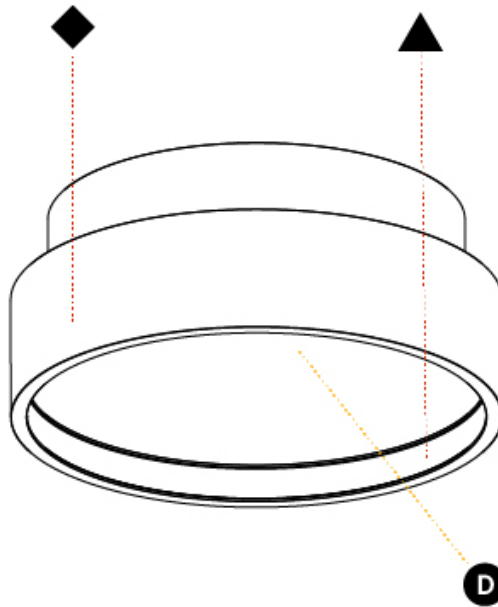

SIGN DIVA KORONA SURFACE

A3D100-

PROJECT _____

TYPE _____

SPECIFIER _____

QUANTITY _____

DATE _____