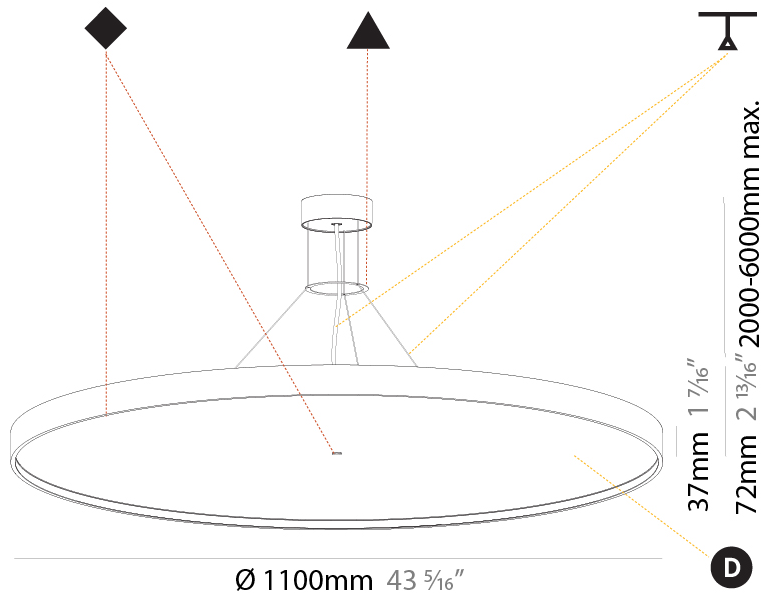

GENERAL

Series: Sign Diva
Subseries: Sign Diva
Brand: Prolicht
Division: Architectural
Mounting Type: Suspension
Mounting Location: Ceiling
Subcategory: Pendant

PHYSICAL

Shape: Round
Diameter (mm): 1100
Diameter (in): 43 ⁵/₁₆
Height (mm): 72
Height (in): 2 ¹³/₁₆
Light Distribution: Direct / Indirect
Weight (kg): 20.78
Weight (lbs): 45.81
Diffuser: PMMA - Opal / Micro-Prism / Sparkling Secret / Vintage Industrial
Fixture Finish: SSR / BKV / CWI / CRY / HAB / UFT / ITA / RUA / FTG / MYG / LOD / PUS / FRO / FUP / KIA / POP / BLS / SPG / MEY / GOH / GUM / CHC / COM / ABZ / JAG / OBR / MOS / ROR
Fixture Material: Extruded Aluminum / Steel
Cable Details: 2,000mm/78 3/4" or 6,000mm/236 1/4" Transparent Cable

ELECTRICAL

Lamp Type: LED (Zhaga Standard)
Input Wattage (W): 169.4 / 28.6
Total Output Wattage (W): 135 / 24
Dimming: Tri-Mode (Non-Dimming and Phase Dimming (120Vac only) and 0-10V Dimming)
Driver Included: Yes
Driver Location: Integrated
Driver Type: Constant Current - Universal
Driver Class: Class 2
Input Voltage (V): 120 - 277
Constant Current (MA): 600 / 350

LED

Color Temperature (*K): 2700 / 3000 / 3500 / 4000
Max. Delivered Lumen (lm): 20030 / 20610 / 21050 / 21480
CRI: >90 CRI
Lamp Life (hrs): 50000

OPTICAL

RATINGS AND CERTIFICATIONS

Certified By: Certified for North American Standards
IP rating: IP20