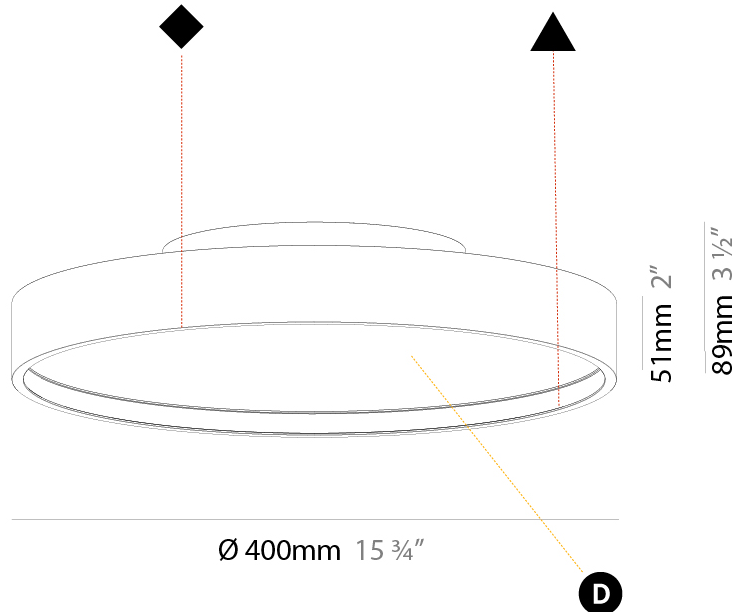

1. To build a product code in our configurator select the specify button on the base model # product page
2. To build a manual product code on this datasheet choose from the options listed below in blue font and add the suffix to the base model #

GENERAL

Series: Sign Diva
Subseries: Sign Diva Korona
Brand: Prolicht
Division: Architectural
Mounting Type: Surface
Mounting Location: Ceiling
Subcategory: Ambient

PHYSICAL

Shape: Round
Diameter (mm): 400
Diameter (in): 15 3/4
Height (mm): 89
Height (in): 3 1/2
Light Distribution: Direct
Weight (kg): 2.636
Weight (lbs): 5.811

Diffuser: [PMMA - Opal/Micro-Prism/Sparkling Secret/Vintage Industrial](#)
Fixture Finish: [SSR / BKV / CWI / CRY / HAB / UFT / ITA / RUA / FTG / MYG / LOD / PUS / FRO / FUP / KIA / POP / BLS / SPG / MEY / GOH / GUM / CHC / COM / ABZ / JAG / OBR / MOS / ROR](#)
Fixture Material: [Extruded Aluminum / Steel](#)

ELECTRICAL

Lamp Type: LED (Zhaga Standard)
Input Wattage (W): 19.8
Total Output Wattage (W): 16
Dimming: [Tri-Mode (Non-Dimming and Phase Dimming (120Vac only) and 0-10V Dimming)](#)
Driver Included: Yes
Driver Location: Integrated
Driver Type: Constant Current - Universal
Driver Class: Class 2
Input Voltage (V): 120 - 277
Constant Current (MA): 500

LED

Color Temperature (°K): [3000 / 3500 / 4000](#)
Max. Delivered Lumen (lm): 2260 / 2293 / 2340
CRI: >90 CRI
Lamp Life (hrs): 50000

OPTICAL

RATINGS AND CERTIFICATIONS

Certified By: Certified for North American Standards
IP rating: IP20